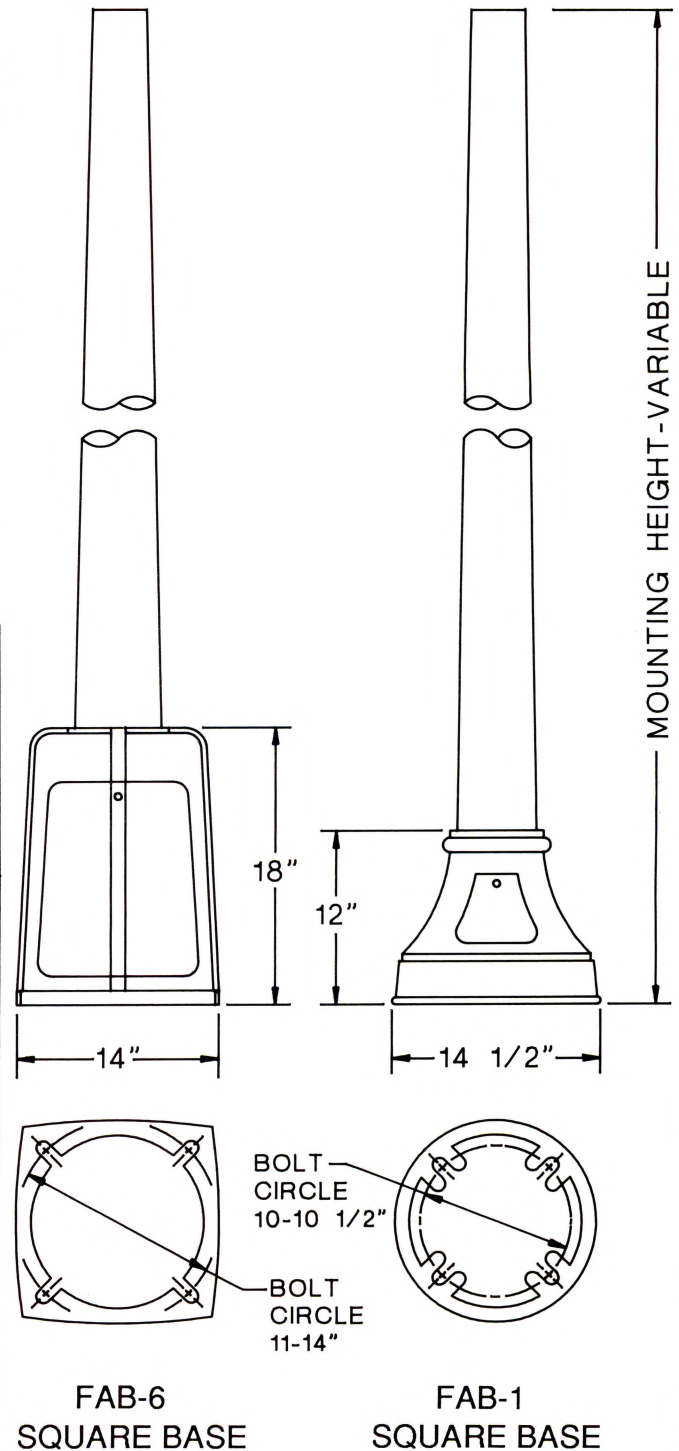

## 6" to 4 1/2" Taper Aluminum Tube

### TAPERED TUBE

6" to 4 1/2" O.D. x .156 wall seamless aluminum tube with satin brush finish. Tubes are 6063-T6 material, tire wrapped for protection during shipment and are welded to pedestal bases. Optional sizes are available.

### BASES

356 Aluminum semi-permanent mold castings supplied with natural finish. Painting is available upon request. The top of each base has a 6" flange to fit a welded tube. Both bases may be cast with optional 4 1/2", 4 1/2" threaded, or 5" tube flanges and various anchor bolt flanges.

### ACCESSORIES

Various caps, vents, anchorage and accessories are available. See section G.

Part #	Description
<b>FAB-1</b>	
FAB-407-8	8' FAB-1 Round Base Pedestal
FAB-407-10	10' FAB-1 Round Base Pedestal
FAB-407-12	12' FAB-1 Round Base Pedestal
FAB-407-R	FAB-1 Round Base Pedestal Repair
FAB-407	FAB-1 Round Base Only
<b>FAB-6</b>	
FAB-408-3	3' FAB-6 Square Base Pedestal
FAB-408-44	4'4" FAB-6 Square Base Pedestal
FAB-408-8	8' FAB-6 Square Base Pedestal
FAB-408-10	10' FAB-6 Square Base Pedestal
FAB-408-12	12' FAB-6 Square Base Pedestal
FAB-408-R	FAB-6 Square Base Pedestal Repair
FAB-408	FAB-6 Square Base Pedestal
<b>OPTIONS</b>	
FAB-OBM3	Ground Hole, 1/4-20 thread
FAB-OBM5	Ground Stud, 1/4-20 installed
<b>ANCHORAGE</b>	
FAB-002	5/8" Anchorage, 12" lg. galv.
FAB-002C	5/8" C Anchorage, 18" lg. galv.
FAB-003	3/4" Anchorage, 12" lg. 3" galv.
FAB-002S	5/8" Special Anchorage, 12" lg. galv.
FAB-003AS	3/4" Special Anchorage, 12" lg. galv.